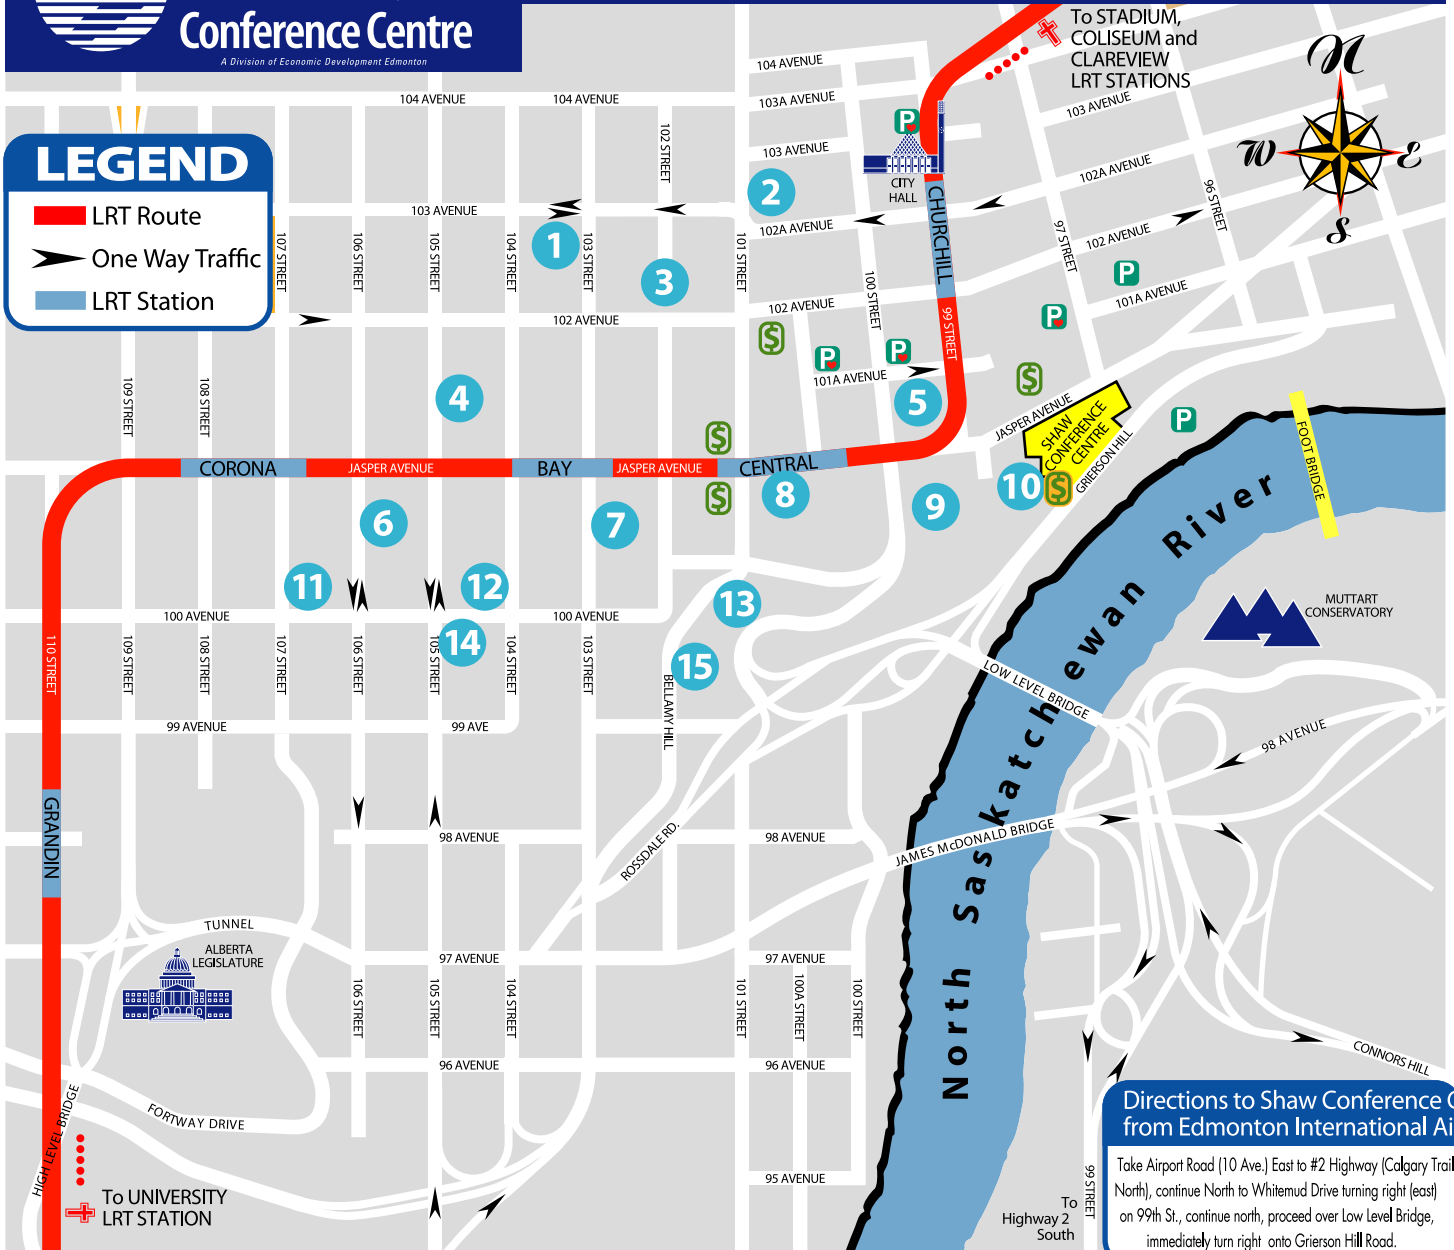

SHAW
Conference Centre
A Division of Economic Development Edmonton

Need Directions? Call our switchboard at (780)

LEGEND

- LRT Route
- One Way Traffic
- LRT Station

Directions to Shaw Conference Centre from Edmonton International Airport

Take Airport Road (10 Ave.) East to #2 Highway (Calgary Trail North), continue North to Whitemud Drive turning right (east) on 99th St., continue north, proceed over Low Level Bridge, immediately turn right onto Grierson Hill Road.

BANK MACHINES

- Shaw Conference Centre Assembly Level, 9797 Jasper Avenue
- Canada Place Food Court, 9700 Jasper Avenue
- Bank of Montreal 10199 - 101 Street
- Royal Bank 10107 Jasper Avenue
- Canadian Imperial Bank of Canada (CIBC), 10102 Jasper Avenue

PARKING

- Canada Place Parkade 9700 Jasper Avenue
- City Market Surface Lot 10165 - 97 Street
- Library Parkade 10165 - 100 Street or Entrance on 99 Street (Citadel) & 100 Street
- Grierson Hill Parking Lot