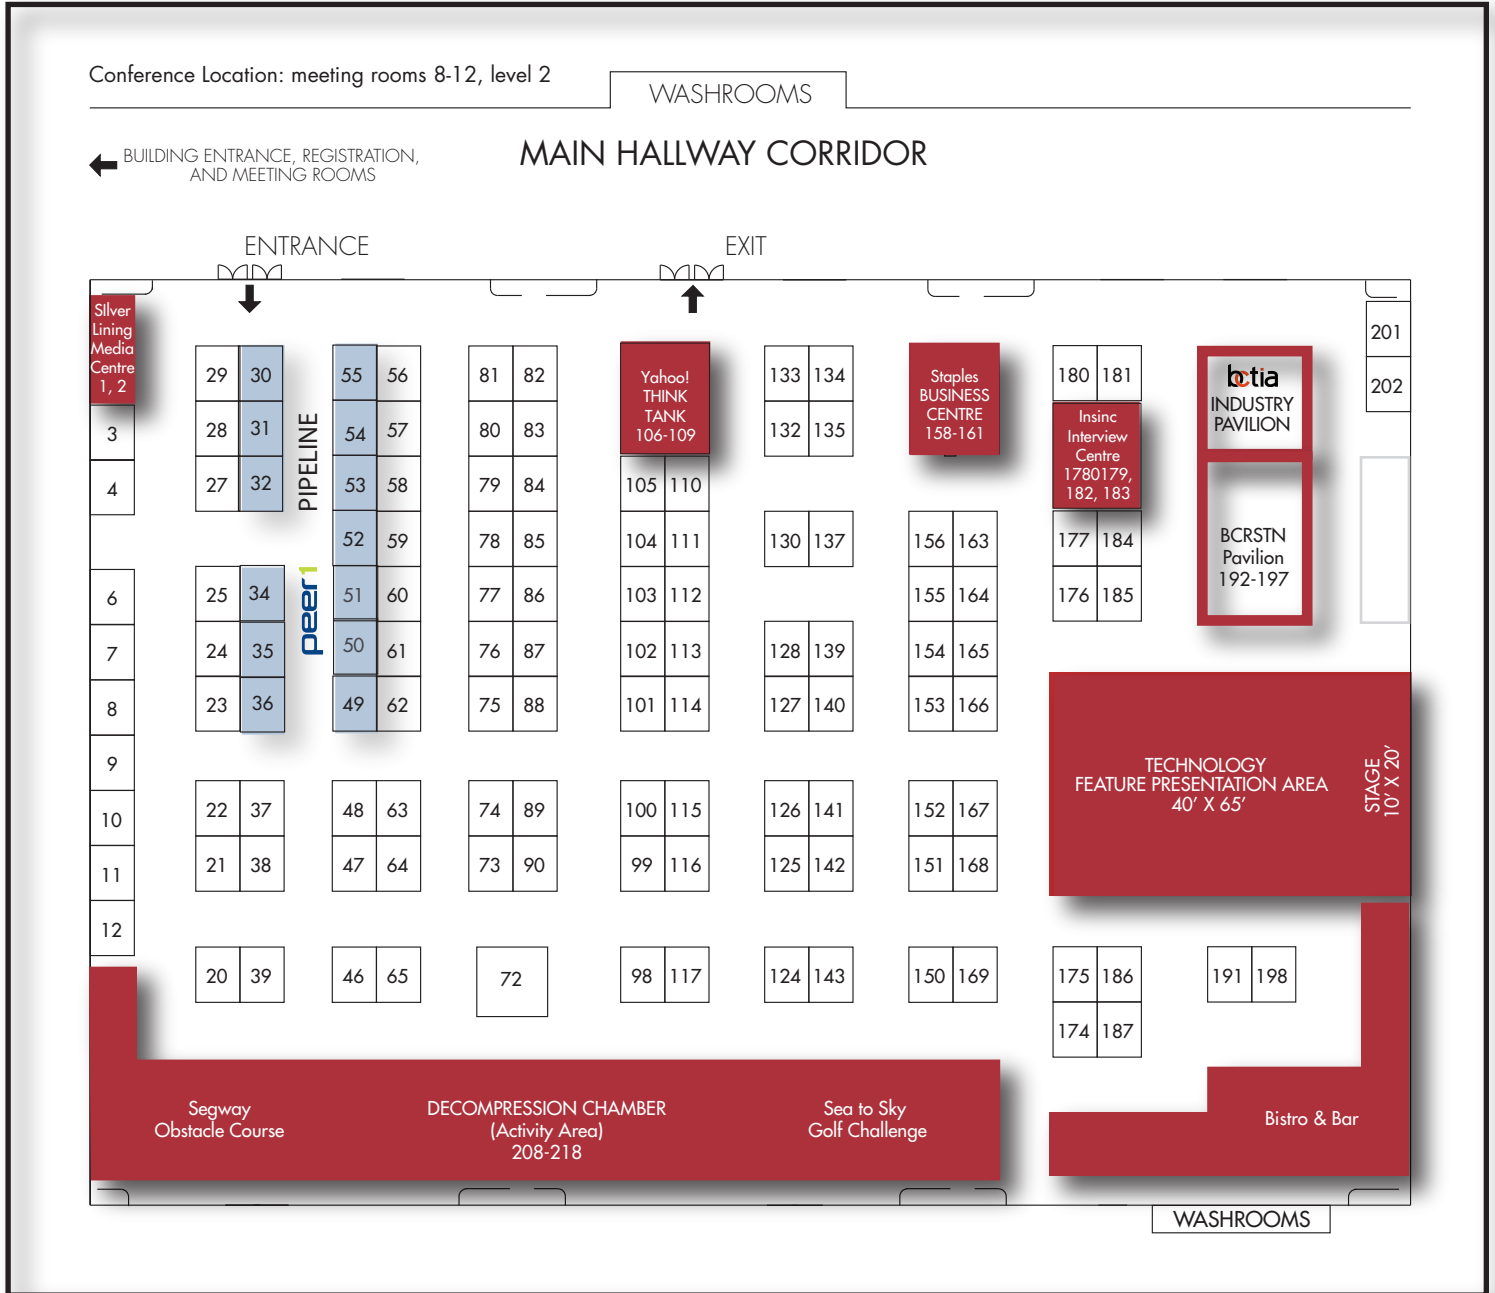

March 28, 2007

Vancouver Convention & Exhibition Centre
999 Canada Place, Vancouver, BC Canada

OVER 90% SOLD OUT!
Call today to inquire about space availability

Tradeshow Floor Plan - Hall B

EXHIBIT BOOTHS
EACH 8' X 10'

Map Legend

8x10 carpeted exhibit area suitable for stand alone booths, banners stands, and other objects less than 14ft high.

Questions? Contact us at 604.622.7479 or by email mts@massivetechnology.com